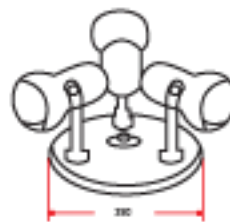

SPOT LIGHTS E27

Item	Code no.	Description	Color	G/CH
1	SP01	Single spot with 10 cm tray	multi	yes
2	SP03	Single spot with 2.5 cm try	multi	yes
3	SP011	Twin spot tray 25 cm	multi	yes
4	SP012	Triple spot tray 25 cm	multi	yes
5	SL 727	False ceiling spot light 79mm	multi	yes
6	SL 800	False ceiling spot light 85mm	multi	yes

SPECIFICATIONS

Multi color electrostatic powder coated, with an option of gold (G), or chrome (Ch) plated, molded from 0.8 - 0.9 mm steel hand crafted, where all accessories are gold plated.