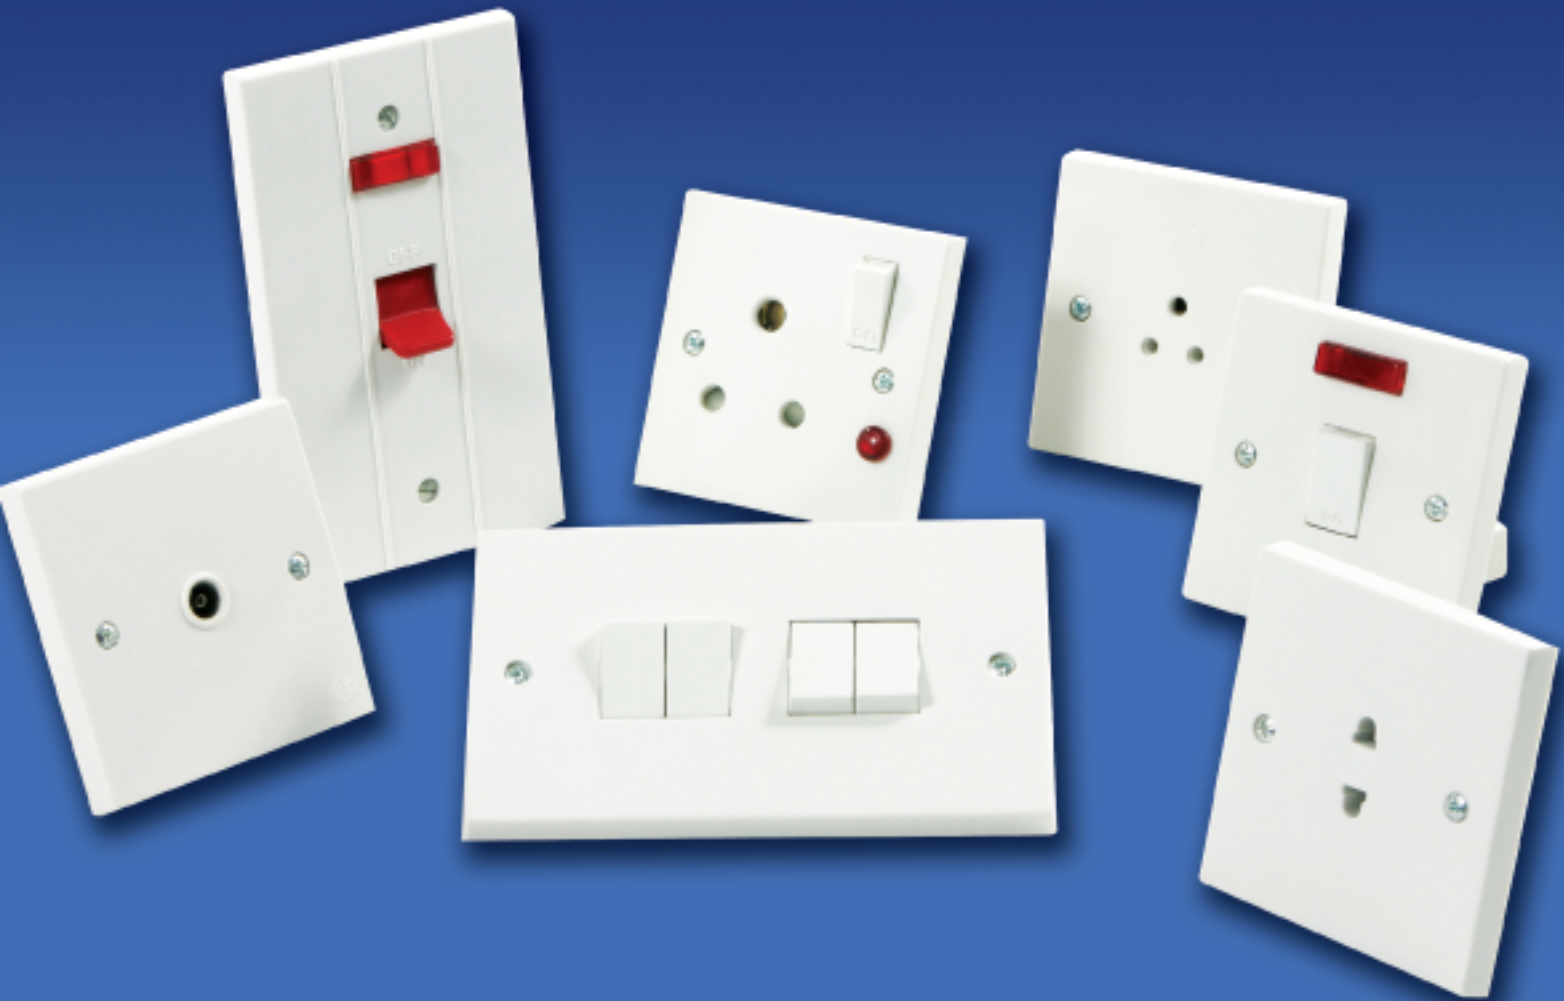

H.K Series

H.K is another way for saying top design, reliability and above all high safety factor.

The best engineering houses in the world have combined their effort to produce the highest quality electrical fittings demanded word wide.

We at Arab electrical industries promise you continuous quality and a range of products you will have complete confidence in.

- Two way switches can be wired at either one way or two way.
- Dimensions 86X86mm for all items except F500 and F249 86X145mm.
- Fixing centers 60.3mm for all items except F249 and F249 120mm.
- Not suitable for installation in 25mm deep boxes.